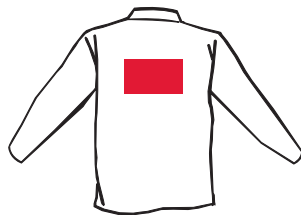

Please note that size dimensions listed are approximated for normal adult garments. Imprint sizes may require adjusting for infant, toddler and youth garments as well as garments with unusual styling details that constrain the imprint area.

**FF**  
**Full Front**  
approx. 10"-12" wide

**MF**  
**Medium Front**  
approx. 6"-9" wide

**SF**  
**Small Front**  
approx. 3"-5" wide

**FL, FR**  
**Front Left or Front Right**  
approx. 2"-4" wide

**FB**  
**Full Back**  
approx. 9"-12" wide

**MB**  
**Medium Back**  
approx. 5"-8" wide

**SB**  
**Small Back**  
approx. 2"-4" wide

**HB**  
**High-Back**  
up to approx. 12" wide

**UA-L, UA-R**  
**Upper Arm-Lft or Upper Arm-Rt**  
approx. 2 - 3 1/2 square inches

**SLV-R, SLV-L**  
**Sleeve-Rt or Sleeve-Lft**  
approx. 3" wide X 16" tall, screenprinted  
approx. 3" wide X 10" tall, embroidered

**W-L, W-R**  
**Wrist-Lft or Wrist-Rt**  
approx. 2" square

**MT-L, MT-R, MT-C**  
**Mock Turtleneck Left, Right or Center**  
approx. 1 1/8 tall X 2" wide