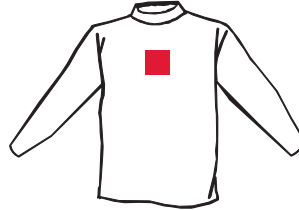

# General Imprint Placement & Size Guide

Please use below abbreviations on work orders to indicate general desired imprint location/size. For other sizes and placements, please specify clearly under SPECIAL INSTRUCTIONS.

Please note that size dimensions listed are approximated for normal adult garments. Imprint sizes may require adjusting for infant, toddler and youth garments as well as garments with unusual styling details that constrain the imprint area.

**FF**  
**Full Front**  
approx. 10"-12" wide

**MF**  
**Medium Front**  
approx. 6"-9" wide

**SF**  
**Small Front**  
approx. 3"-5" wide

**FL, FR**  
**Front Left or Front Right**  
approx. 2"-4" wide