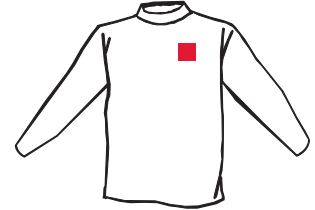

Please note that size dimensions listed are approximated for normal adult garments. Imprint sizes may require adjusting for infant, toddler and youth garments as well as garments with unusual styling details that constrain the imprint area.

**FF**  
**Full Front**  
approx. 10"-12" wide

**MF**  
**Medium Front**  
approx. 6"-9" wide

**SF**  
**Small Front**  
approx. 3"-5" wide

**FL, FR**  
**Front Left or Front Right**  
approx. 2"-4" wide

**FB**  
**Full Back**  
approx. 9"-12" wide

**MB**  
**Medium Back**  
approx. 5"-8" wide

**SB**  
**Small Back**  
approx. 2"-4" wide

**HB**  
**High-Back**  
up to approx. 12" wide

**UA-L, UA-R**  
**Upper Arm-Lft or Upper Arm-Rt**  
approx. 2 - 3 1/2 square inches

**SLV-R, SLV-L**  
**Sleeve-Rt or Sleeve-Lft**  
approx. 3" wide X 16" tall, screenprinted  
approx. 3" wide X 10" tall, embroidered

**W-L, W-R**  
**Wrist-Lft or Wrist-Rt**  
approx. 2" square

**MT-L, MT-R, MT-C**  
**Mock Turtleneck Left, Right or Center**  
approx. 1 1/8 tall X 2" wide