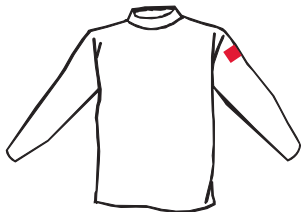

**FB**  
**Full Back**  
approx. 9"-12" wide

**MB**  
**Medium Back**  
approx. 5"-8" wide

**SB**  
**Small Back**  
approx. 2"-4" wide

**HB**  
**High-Back**  
up to approx. 12" wide

**UA-L, UA-R**  
**Upper Arm-Lft or Upper Arm-Rt**  
approx. 2 - 3 1/2 square inches

**SLV-R, SLV-L**  
**Sleeve-Rt or Sleeve-Lft**  
approx. 3" wide X 16" tall, screenprinted  
approx. 3" wide X 10" tall, embroidered

**W-L, W-R**  
**Wrist-Lft or Wrist-Rt**  
approx. 2" square

**MT-L, MT-R, MT-C**  
**Mock Turtleneck Left, Right or Center**  
approx. 1 1/8 tall X 2" wide