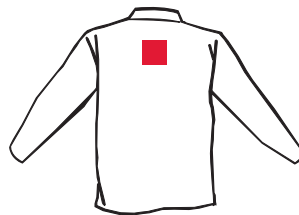

Please note that size dimensions listed are approximated for normal adult garments. Imprint sizes may require adjusting for infant, toddler and youth garments as well as garments with unusual styling details that constrain the imprint area.

**FF**  
**Full Front**  
approx. 10"-12" wide

**MF**  
**Medium Front**  
approx. 6"-9" wide

**SF**  
**Small Front**  
approx. 3"-5" wide

**FL, FR**  
**Front Left or Front Right**  
approx. 2"-4" wide

**FB**  
**Full Back**  
approx. 9"-12" wide

**MB**  
**Medium Back**  
approx. 5"-8" wide

**SB**  
**Small Back**  
approx. 2"-4" wide

**HB**  
**High-Back**  
up to approx. 12" wide

**UA-L, UA-R**  
**Upper Arm-Lft or Upper Arm-Rt**  
approx. 2 - 3 1/2 square inches

**SLV-R, SLV-L**  
**Sleeve-Rt or Sleeve-Lft**  
approx. 3" wide X 16" tall, screenprinted  
approx. 3" wide X 10" tall, embroidered

**W-L, W-R**  
**Wrist-Lft or Wrist-Rt**  
approx. 2" square

**MT-L, MT-R, MT-C**  
**Mock Turtleneck Left, Right or Center**  
approx. 1 1/8 tall X 2" wide