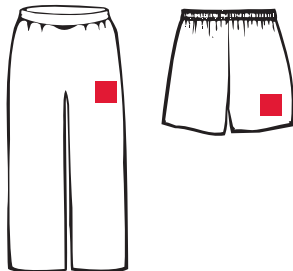

**FF**  
**Full Front**  
approx. 10"-12" wide

**MF**  
**Medium Front**  
approx. 6"-9" wide

**SF**  
**Small Front**  
approx. 3"-5" wide

**FL, FR**  
**Front Left or Front Right**  
approx. 2"-4" wide

**FB**  
**Full Back**  
approx. 9"-12" wide

**MB**  
**Medium Back**  
approx. 5"-8" wide

**SB**  
**Small Back**  
approx. 2"-4" wide

**HB**  
**High-Back**  
up to approx. 12" wide

**UA-L, UA-R**  
**Upper Arm-Lft or Upper Arm-Rt**  
approx. 2 - 3 1/2 square inches

**SLV-R, SLV-L**  
**Sleeve-Rt or Sleeve-Lft**  
approx. 3" wide X 16" tall, screenprinted  
approx. 3" wide X 10" tall, embroidered

**W-L, W-R**  
**Wrist-Lft or Wrist-Rt**  
approx. 2" square

**MT-L, MT-R, MT-C**  
**Mock Turtleneck Left, Right or Center**  
approx. 1 1/8 tall X 2" wide

THIS DESIGNLOCATION AVAILABLE FOR EMBROIDERY ONLY.

**LT, RT**  
**Left Thigh or Right Thigh**  
approx. 2 - 3 1/2 square inches

**LL-O, RL-O**  
**Outside of Left Leg or Right Leg**  
approx. 3" wide X 17" tall, screenprinted  
approx. 3" wide X 10" tall, embroidered