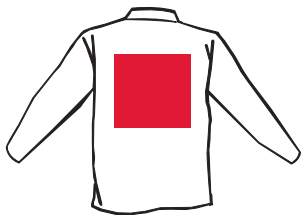

Please note that size dimensions listed are approximated for normal adult garments. Imprint sizes may require adjusting for infant, toddler and youth garments as well as garments with unusual styling details that constrain the imprint area.

**FF**  
**Full Front**  
approx. 10"-12" wide

**MF**  
**Medium Front**  
approx. 6"-9" wide

**SF**  
**Small Front**  
approx. 3"-5" wide

**FL, FR**  
**Front Left or Front Right**  
approx. 2"-4" wide

**FB**  
**Full Back**  
approx. 9"-12" wide

**MB**  
**Medium Back**  
approx. 5"-8" wide

**SB**  
**Small Back**  
approx. 2"-4" wide

**HB**  
**High-Back**  
up to approx. 12" wide

**UA-L, UA-R**  
**Upper Arm-Lft or Upper Arm-Rt**  
approx. 2 - 3 1/2 square inches

**SLV-R, SLV-L**  
**Sleeve-Rt or Sleeve-Lft**  
approx. 3" wide X 16" tall, screenprinted  
approx. 3" wide X 10" tall, embroidered

**W-L, W-R**  
**Wrist-Lft or Wrist-Rt**  
approx. 2" square

**MT-L, MT-R, MT-C**  
**Mock Turtleneck Left, Right or Center**  
approx. 1 1/8 tall X 2" wide